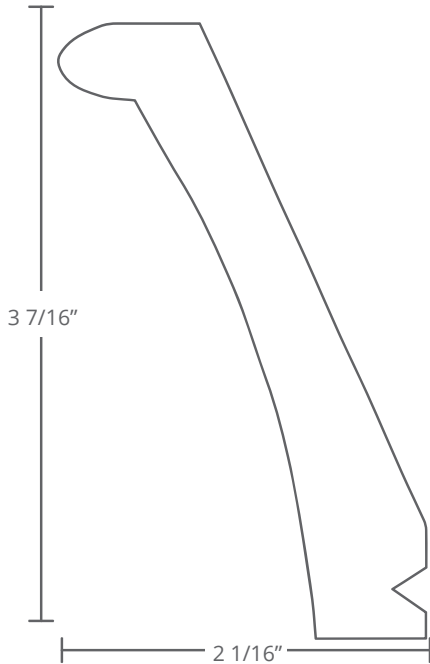

Moules de corniche

#1306
 $1 \frac{3}{16}'' \times 3 \frac{7}{8}''$ Ajoutez-y la moulure #1308 pour obtenir une moulure de tête