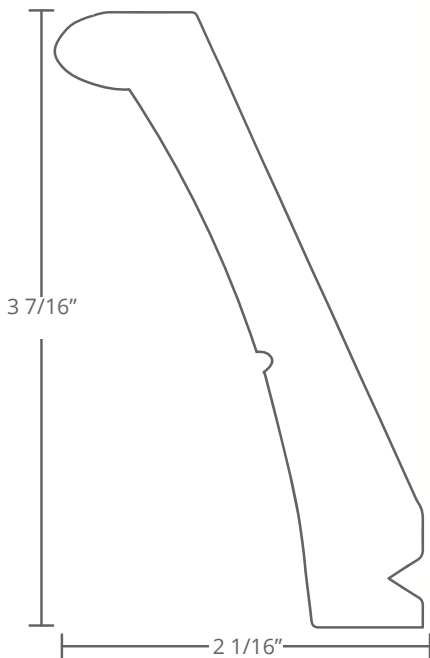

#1307
 $1 \frac{3}{16}'' \times 3 \frac{7}{8}''$ Ajoutez-y la moulure #1308 pour obtenir une moulure de tête