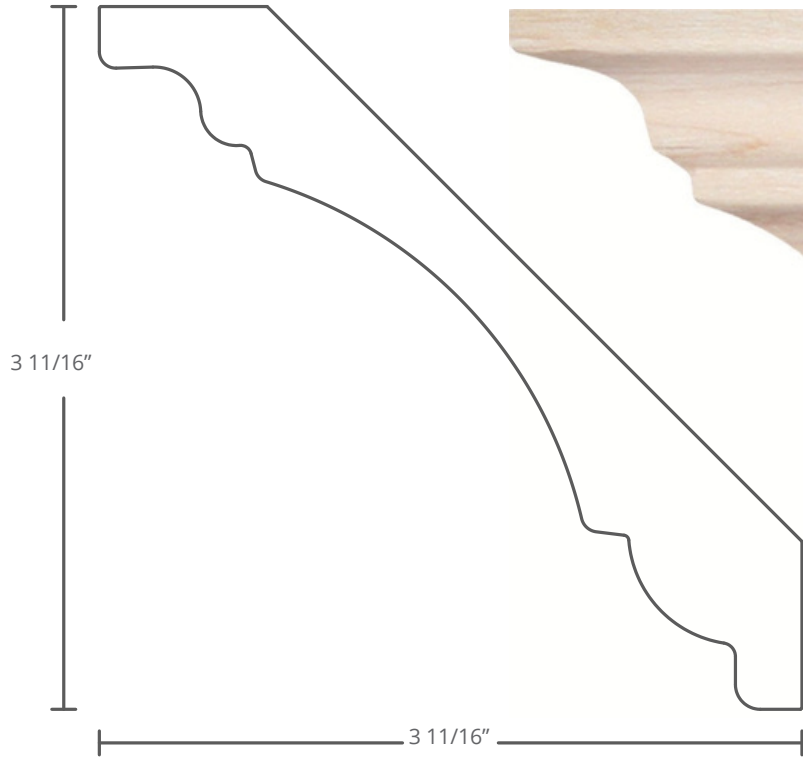

Moulures de corniche