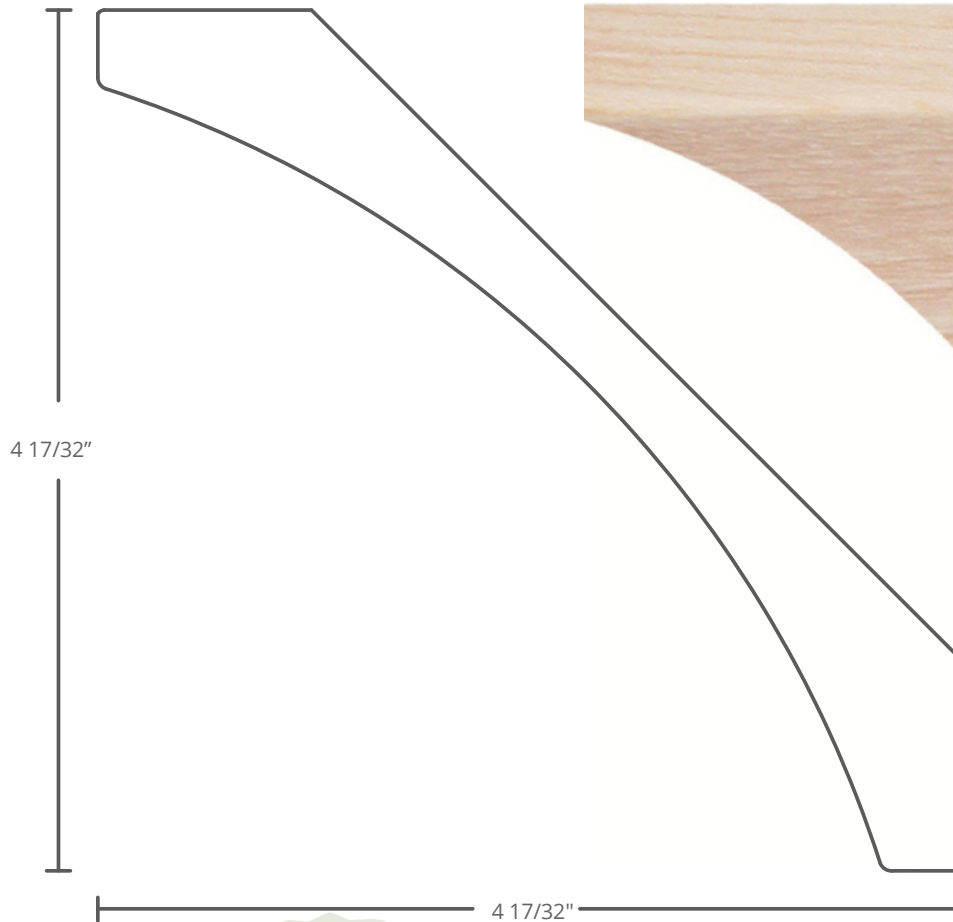

#1370
 $1 \frac{3}{16}'' \times 5 \frac{3}{16}''$

#1074
 $1 \frac{1}{16}'' \times 6 \frac{3}{8}''$